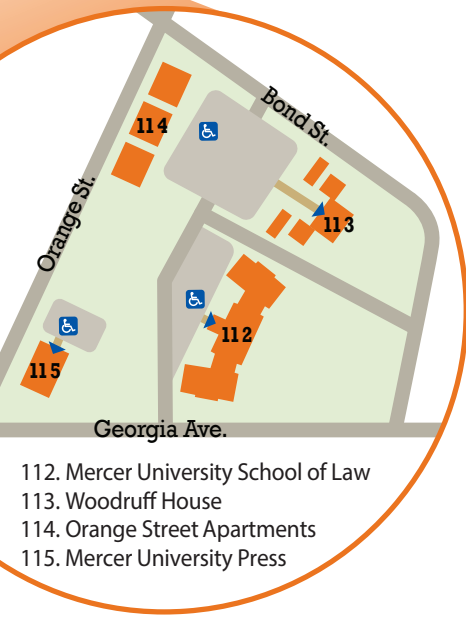

# Mercer University Macon Campus

- 99. Lofts at Mercer Village (2nd, 3rd and 4th floors)
- 100. Barnes & Noble Mercer Bookstore
- 101. Subway
- 102. Nu-Way Weiners
- 103. Margaritas Mexican Grill
- 104. The Telegraph
- 105. Center for Collaborative Journalism
- 106. Sauced Pizza
- 107. Z Beans Coffee
- 108. Francar's Buffalo Wings
- 109. Georgia Public Broadcasting
- 110. WMUB/ESPN
- 111. Indigo Salon & Spa

All front entrances are wheelchair accessible.

**Downtown Macon Law School Campus**

**Tattnall Square Park**

**Mercer School of Law**

- 112. Mercer University School of Law
- 113. Woodruff House
- 114. Orange Street Apartments
- 115. Mercer University Press

8. Allan and Rosemary McCorkle Music Building
9. Hardman Fine Arts Hall
10. Ryals Hall
11. Langdale Hall
12. Groover Hall
13. Jesse Mercer Plaza
14. Ware Hall
15. Wiggs Hall
16. Computer Science
17. Tattnall Square Center for the Arts
  - N. Logan Lewis Theatre
18. W. G. Lee Alumni House
19. Tift College Alumnae House

## Mercer Landing

- 116. Amici Italian Cafe
- 117. Momma Goldberg's Deli
- 118. Growler USA
- 119. Papa John's Pizza
- 120. Daylight Donuts
- 121. Osaka Hibachi & Sushi

All front entrances are wheelchair accessible.